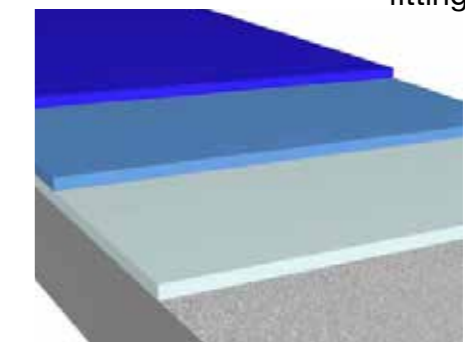

UV protected hoses & 316 stainless steel pipes and fittings

Model:SP16, 16,000 KG

Wireless remote control of all machine functions. Incorporating digital weighing system (option)

Raised engine canopy consisting of durable galvanised frame and 316 stainless steel doors & panels